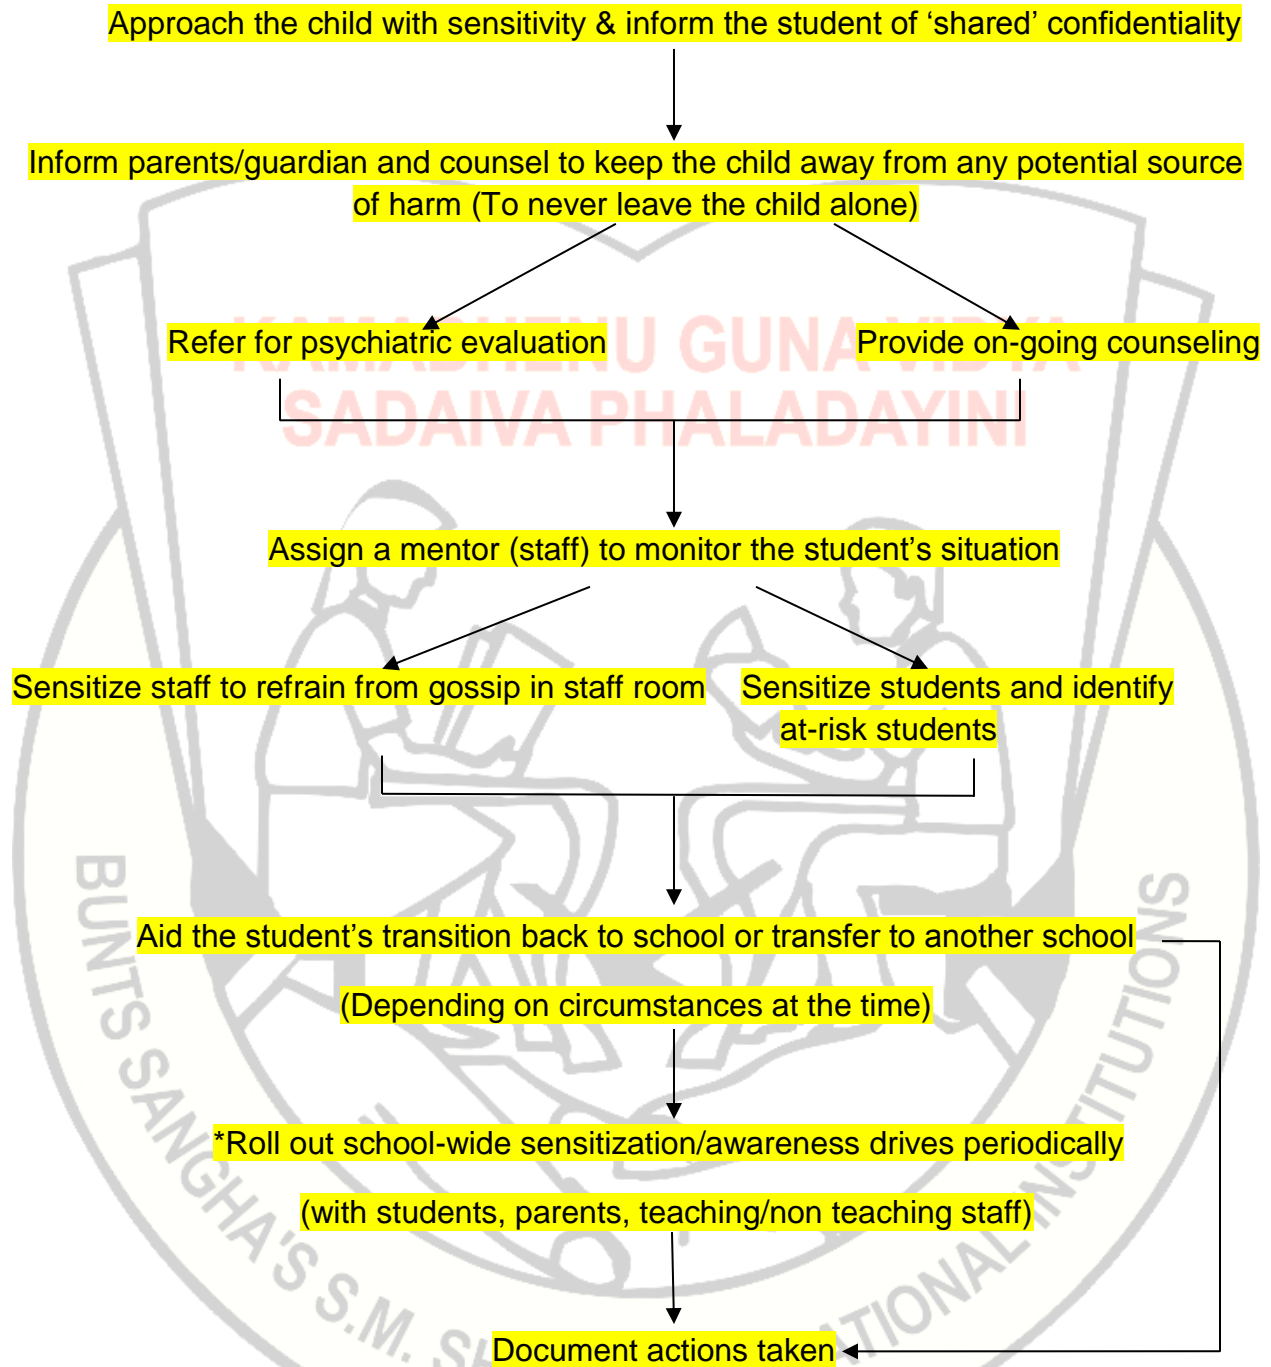

RESPONDING TO A 'I have...' – A SUICIDE ATTEMPT

*Note: Awareness drives should be on-going, and not only triggered by an incident.

The Counselling Centre @ Bunts Sangha's S.M. Shetty Educational Institutions, Powai:–
Divya Nair, Lakshmi Vivishnavel, Natasha Mehta, Nidhi Chedda, Regina Corda, Sarah Thomas, Sushreeta Sule, Pratima Bhandarkar, Principal Seema Sabhlok, Principal Mildred Lobo, Principal Dr. Sridhara Shetty and Dr. Harish Shetty