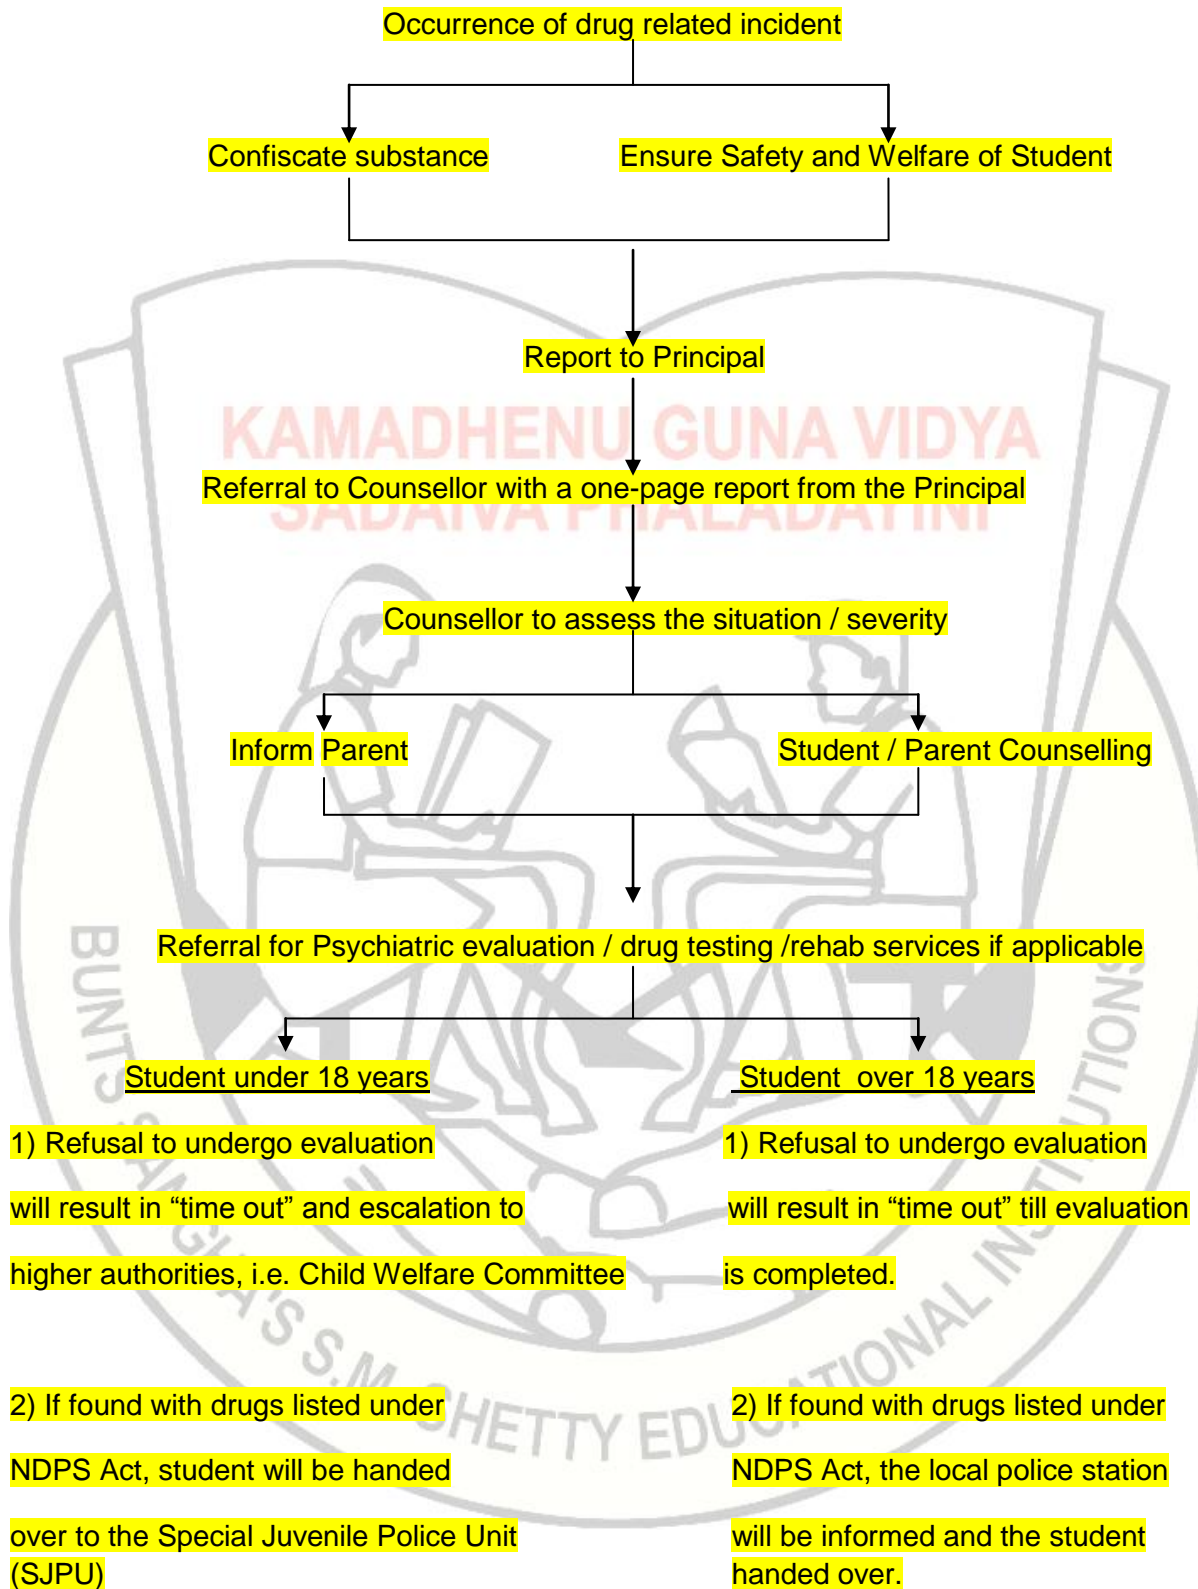

RESPONDING TO SUBSTANCE MISUSE

The Counselling Centre @ Bunts Sangha's S.M. Shetty Educational Institutions, Powai:-
Divya Nair, Lakshmi Vivishnavel, Natasha Mehta, Nidhi Chedda, Regina Corda, Sarah Thomas,
Sushreeta Sule, Pratima Bhandarkar, Principal Seema Sabhlok, Principal Mildred Lobo,
Principal Dr. Sridhara Shetty and Dr. Harish Shetty