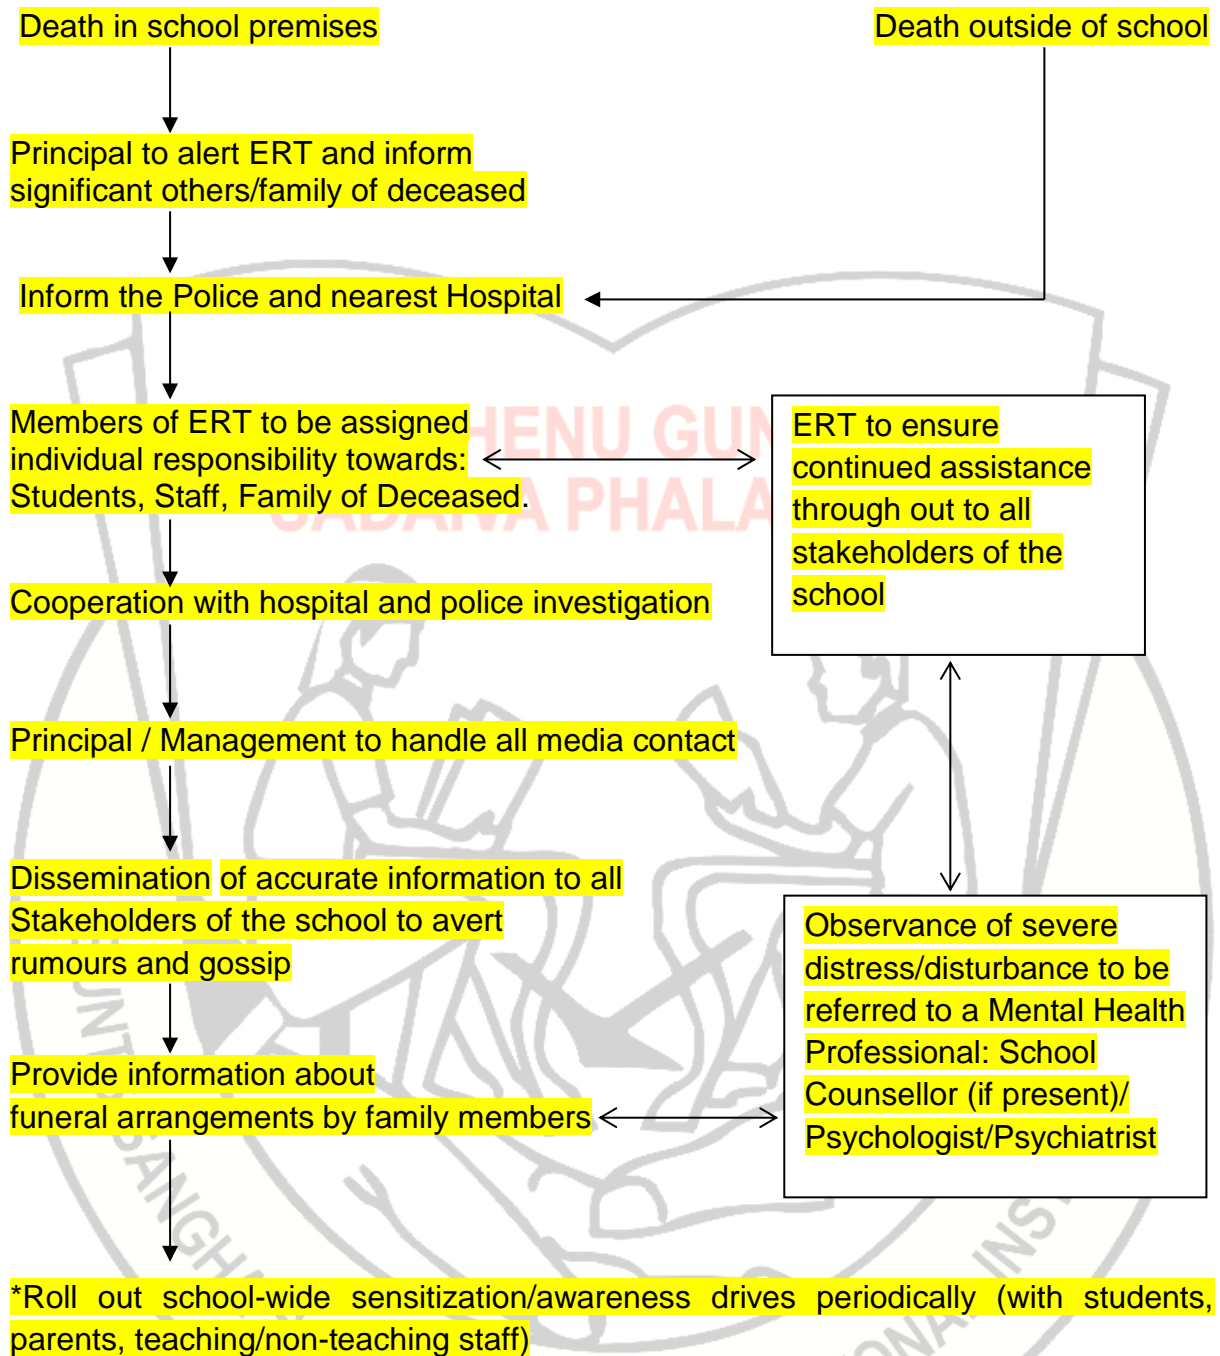

RESPONDING TO DEATH OF STUDENT/ STAFF DUE TO SUICIDE

*Note: Awareness drives should be ongoing, and not only triggered by an incident.

The Counselling Centre @ Bunts Sangha's S.M. Shetty Educational Institutions, Powai:-
Divya Nair, Lakshmi Vivishnavel, Natasha Mehta, Nidhi Chedda, Regina Corda, Sarah Thomas,
Sushreeta Sule, Pratima Bhandarkar, Principal Seema Sabhlok, Principal Mildred Lobo,
Principal Dr. Sridhara Shetty and Dr. Harish Shetty