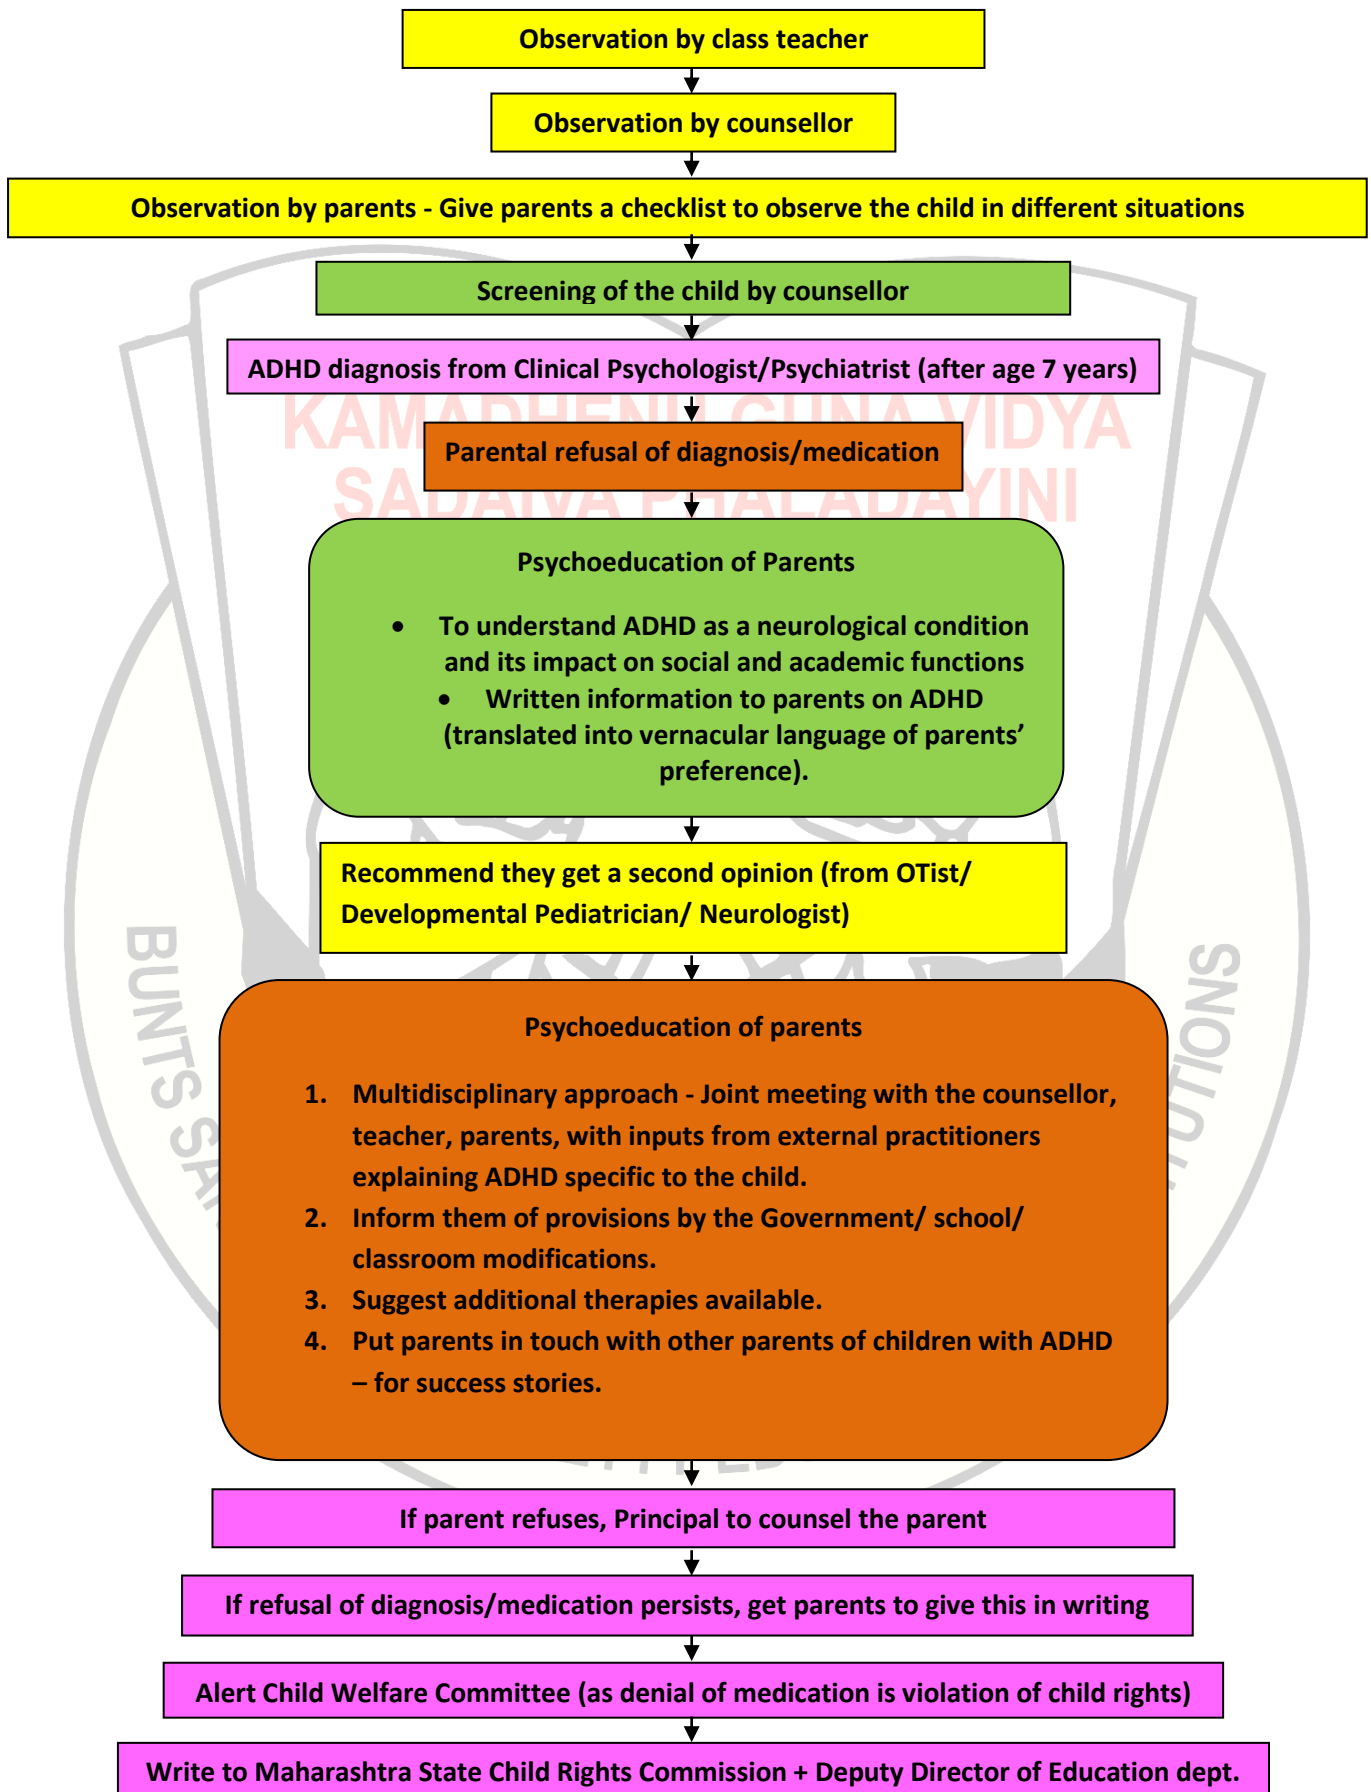

STEP-WISE ALGORITHM TO ADDRESS PARENTAL REFUSAL OF ADHD DIAGNOSIS/MEDICATION

The Counselling Centre @ Bunts Sangha's S.M. Shetty Educational Institutions, Powai:-  
Divya Nair, Lakshmi Vivishnavel, Natasha Mehta, Nidhi Chedda, Regina Corda, Sarah Thomas, Sushreeta Sule, Pratima Bhandarkar, Principal Seema Sabhlok, Principal Mildred Lobo, Principal Dr. Sridhara Shetty and Dr. Harish Shetty

**Steps to be taken by the school when parent refuses LD test for their child**  
**REFUSAL TO GET A CHILD TESTED FOR LD IS A CHILD RIGHTS VIOLATION**

The Counselling Centre @ Bunts Sangha's S.M. Shetty Educational Institutions, Powai:-  
Divya Nair, Lakshmi Vivishnavel, Natasha Mehta, Nidhi Chedda, Regina Corda, Sarah Thomas, Sushreeta Sule, Pratima Bhandarkar, Principal Seema Sabhlok, Principal Mildred Lobo, Principal Dr. Sridhara Shetty and Dr. Harish Shetty

## RESPONDING TO A 'I have...' – A SUICIDE ATTEMPT

\*Note: Awareness drives should be on-going, and not only triggered by an incident.

The Counselling Centre @ Bunts Sangha's S.M. Shetty Educational Institutions, Powai:–  
Divya Nair, Lakshmi Vivishnavel, Natasha Mehta, Nidhi Chedda, Regina Corda, Sarah Thomas, Sushreeta Sule, Pratima Bhandarkar, Principal Seema Sabhlok, Principal Mildred Lobo, Principal Dr. Sridhara Shetty and Dr. Harish Shetty

## RESPONDING TO A STUDENT AT RISK OF SUICIDE

\*Note: Awareness drives should be on-going, and not only triggered by an incident.

The Counselling Centre @ Bunts Sangha's S.M. Shetty Educational Institutions, Powai:-