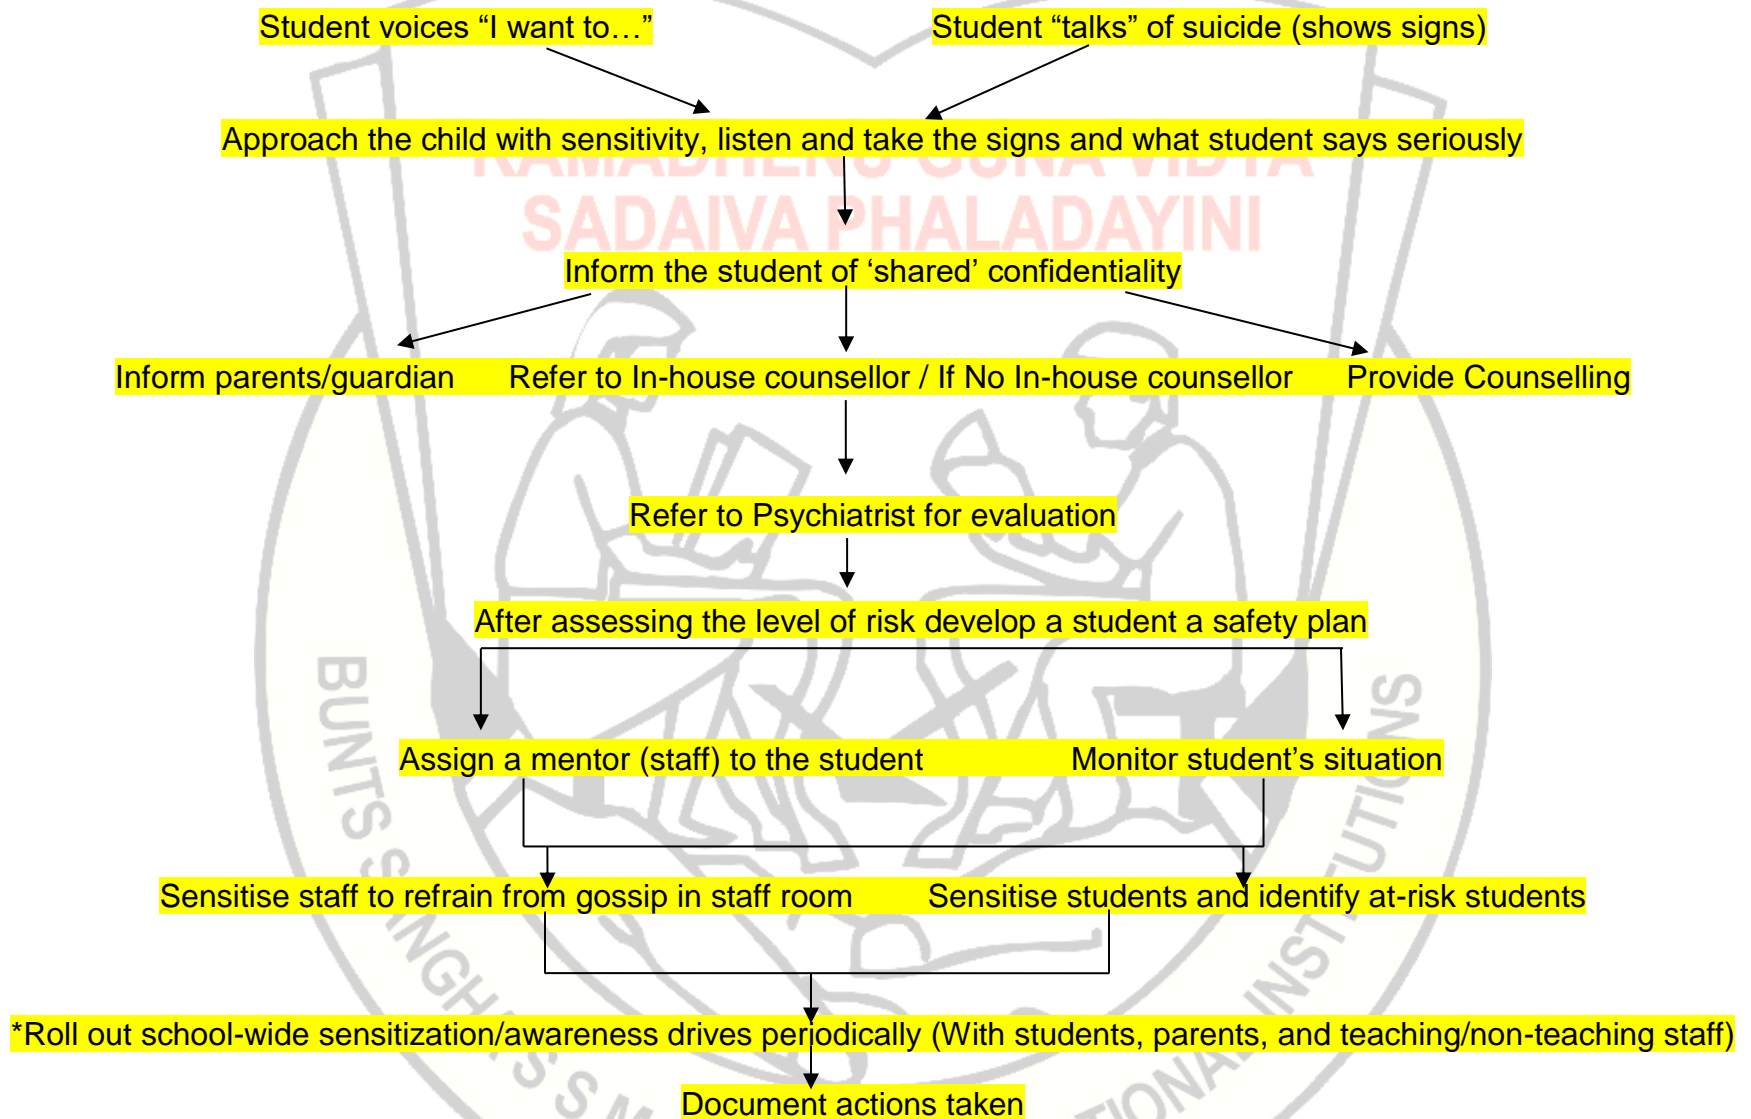

RESPONDING TO A STUDENT AT RISK OF SUICIDE

*Note: Awareness drives should be on-going, and not only triggered by an incident.

The Counselling Centre @ Bunts Sangha's S.M. Shetty Educational Institutions, Powai:-

Divya Nair, Lakshmi Vivishnavel, Natasha Mehta, Nidhi Chedda, Regina Corda, Sarah Thomas, Sushreeta Sule, Pratima Bhandarkar, Principal Seema Sabhlok, Principal Mildred Lobo, Principal Dr. Sridhara Shetty and Dr. Harish Shetty