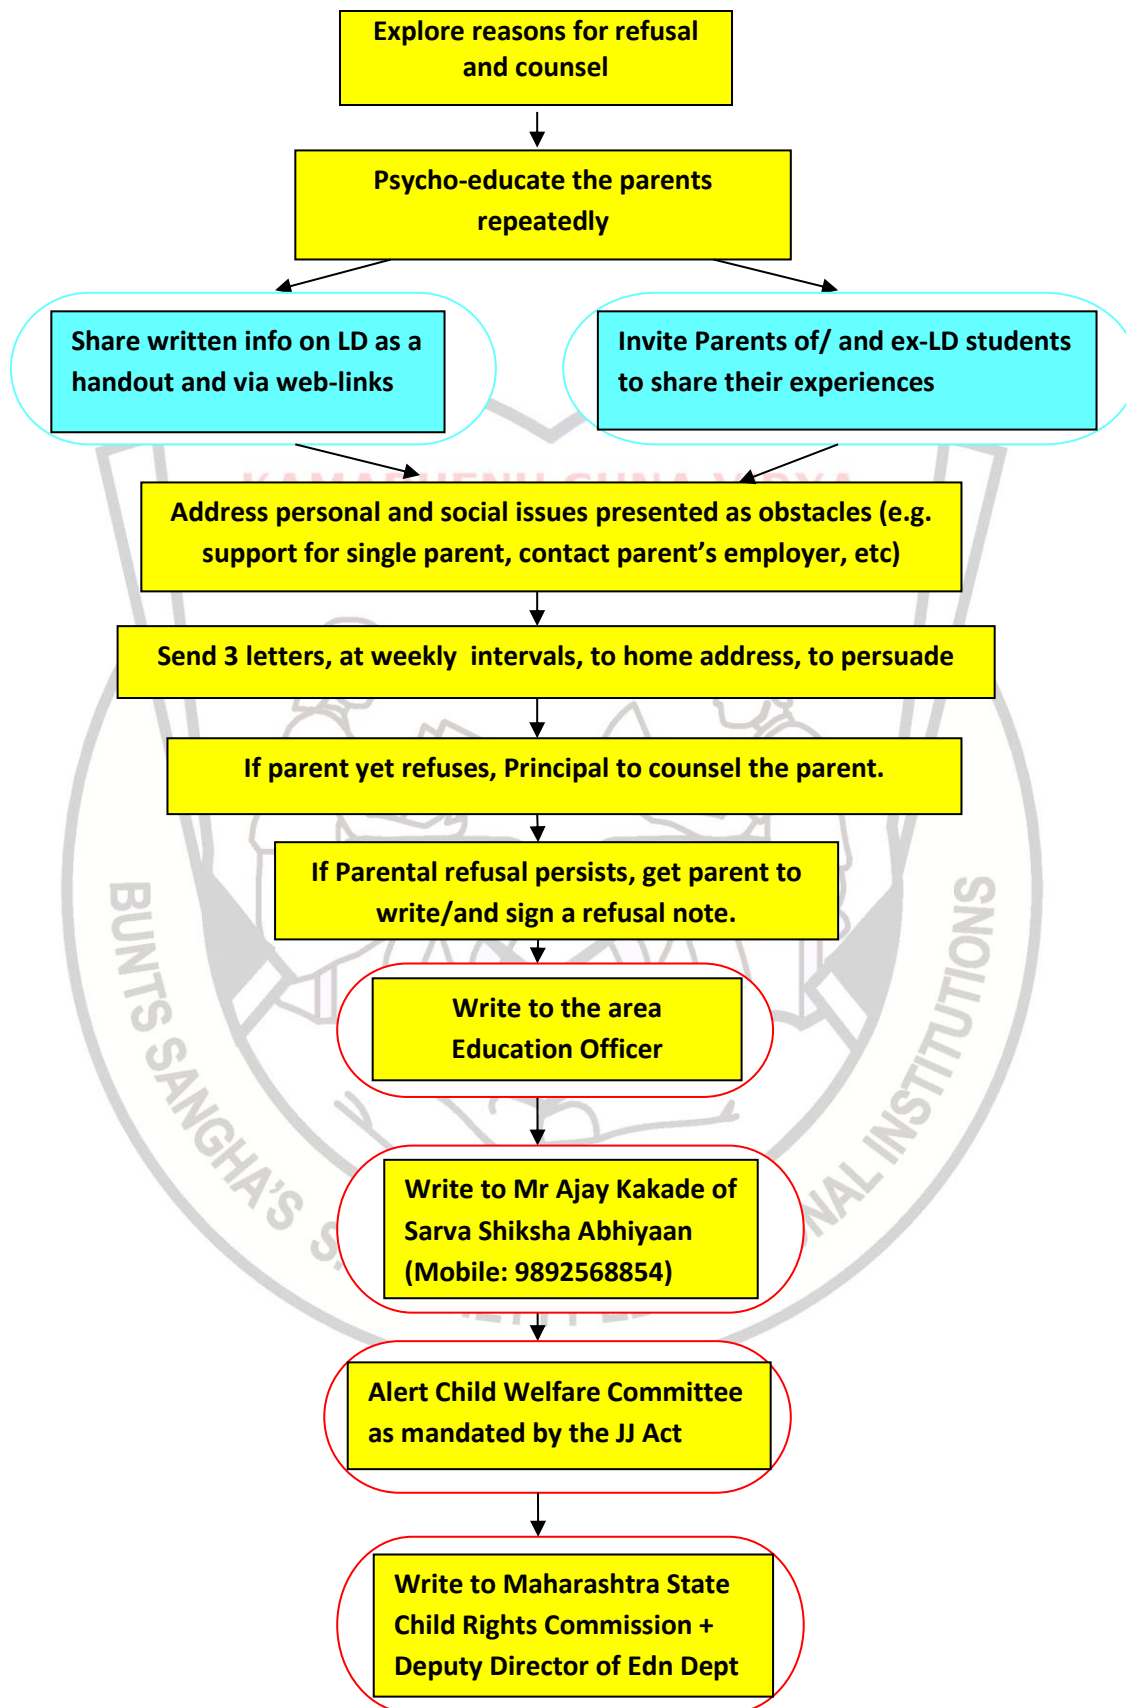

STEP-WISE ALGORITHM TO ADDRESS PARENTAL REFUSAL OF ADHD DIAGNOSIS/MEDICATION

The Counselling Centre @ Bunts Sangha's S.M. Shetty Educational Institutions, Powai:-  
Divya Nair, Lakshmi Vivishnavel, Natasha Mehta, Nidhi Chedda, Regina Corda, Sarah Thomas, Sushreeta Sule, Pratima Bhandarkar, Principal Seema Sabhlok, Principal Mildred Lobo, Principal Dr. Sridhara Shetty and Dr. Harish Shetty

**Steps to be taken by the school when parent refuses LD test for their child**  
**REFUSAL TO GET A CHILD TESTED FOR LD IS A CHILD RIGHTS VIOLATION**

The Counselling Centre @ Bunts Sangha's S.M. Shetty Educational Institutions, Powai:-  
Divya Nair, Lakshmi Vivishnavel, Natasha Mehta, Nidhi Chedda, Regina Corda, Sarah Thomas, Sushreeta Sule, Pratima Bhandarkar, Principal Seema Sabhlok, Principal Mildred Lobo, Principal Dr. Sridhara Shetty and Dr. Harish Shetty