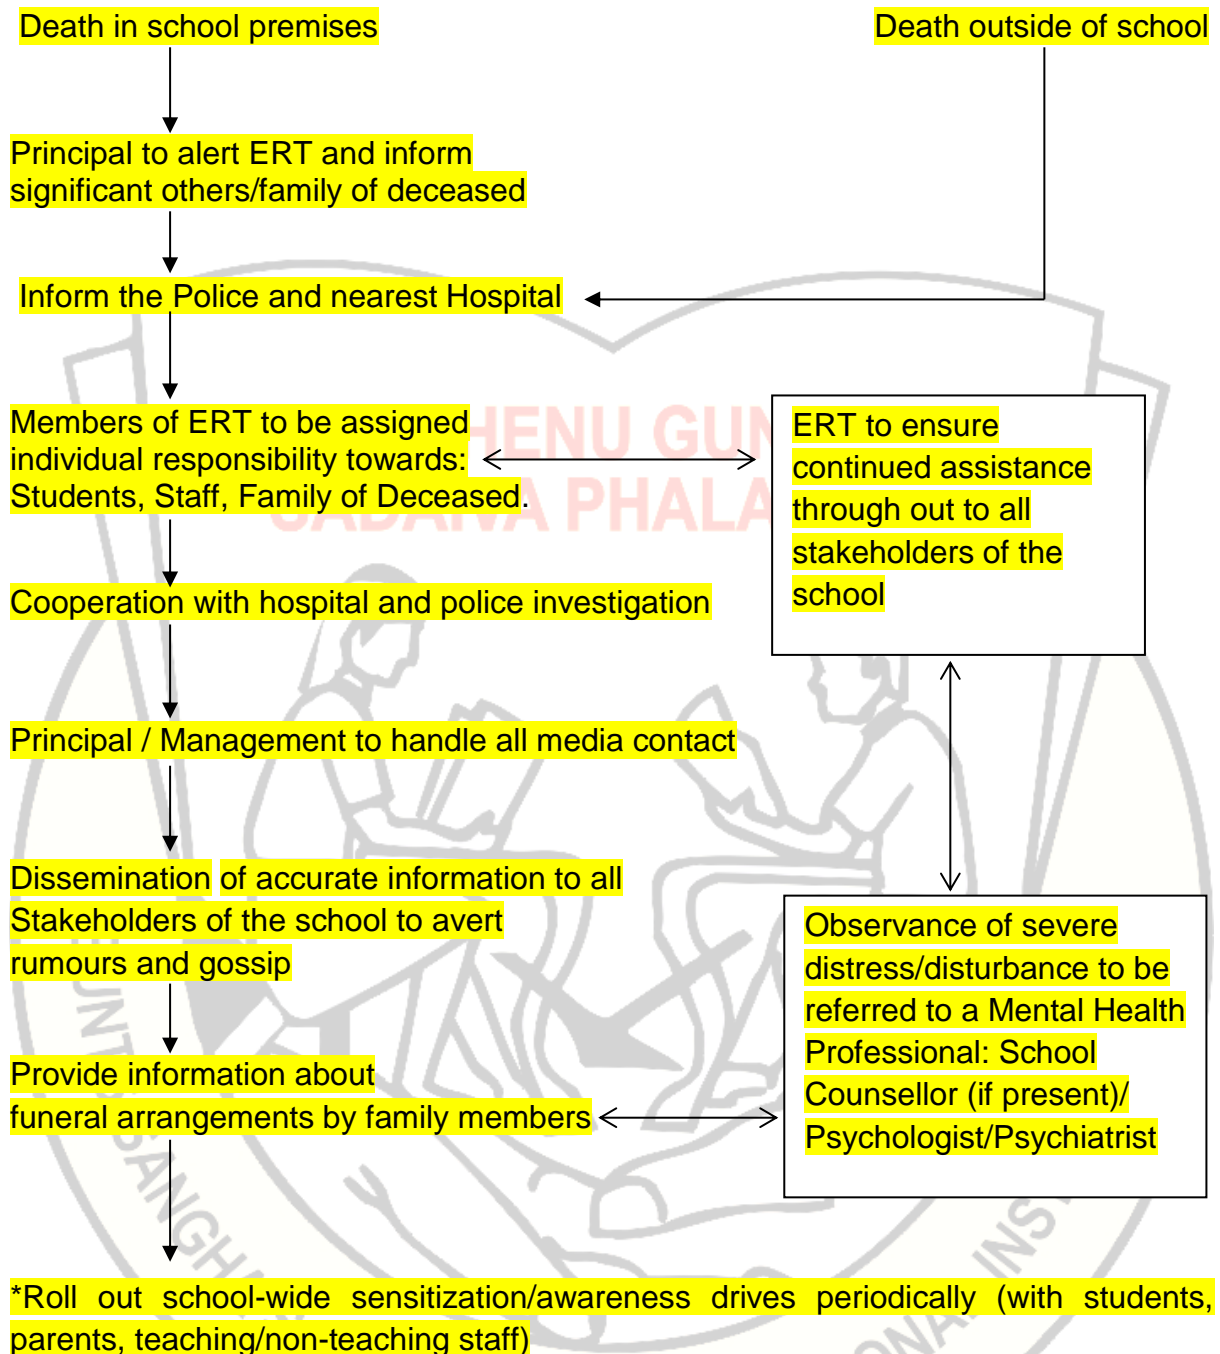

RESPONDING TO DEATH OF STUDENT/ STAFF DUE TO SUICIDE

*Note: Awareness drives should be ongoing, and not only triggered by an incident.

The Counselling Centre @ Bunts Sangha's S.M. Shetty Educational Institutions, Powai:-
Divya Nair, Lakshmi Vivishnavel, Natasha Mehta, Nidhi Chedda, Regina Corda, Sarah Thomas,
Sushreeta Sule, Pratima Bhandarkar, Principal Seema Sabhlok, Principal Mildred Lobo,
Principal Dr. Sridhara Shetty and Dr. Harish Shetty